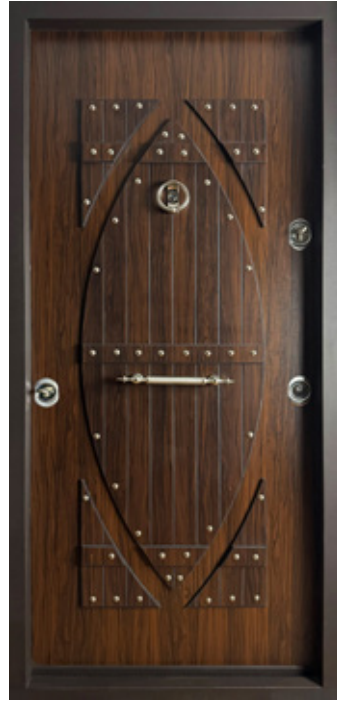

 Proudly Made in Egypt

 Proudly Made in Egypt

 Proudly Made in Egypt

Exterior Steel Doors | Collection 2024

Code : S001

Code : S002

Code : S02

Code : S003