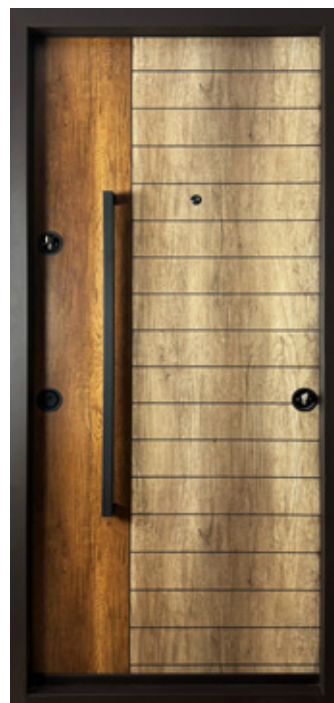

 Proudly Made in Egypt

Exterior Steel Doors | Collection 2024

Code : S47

Code : S49

Code : S55

Code : S56B

Code : S56G

Proudly Made in Egypt