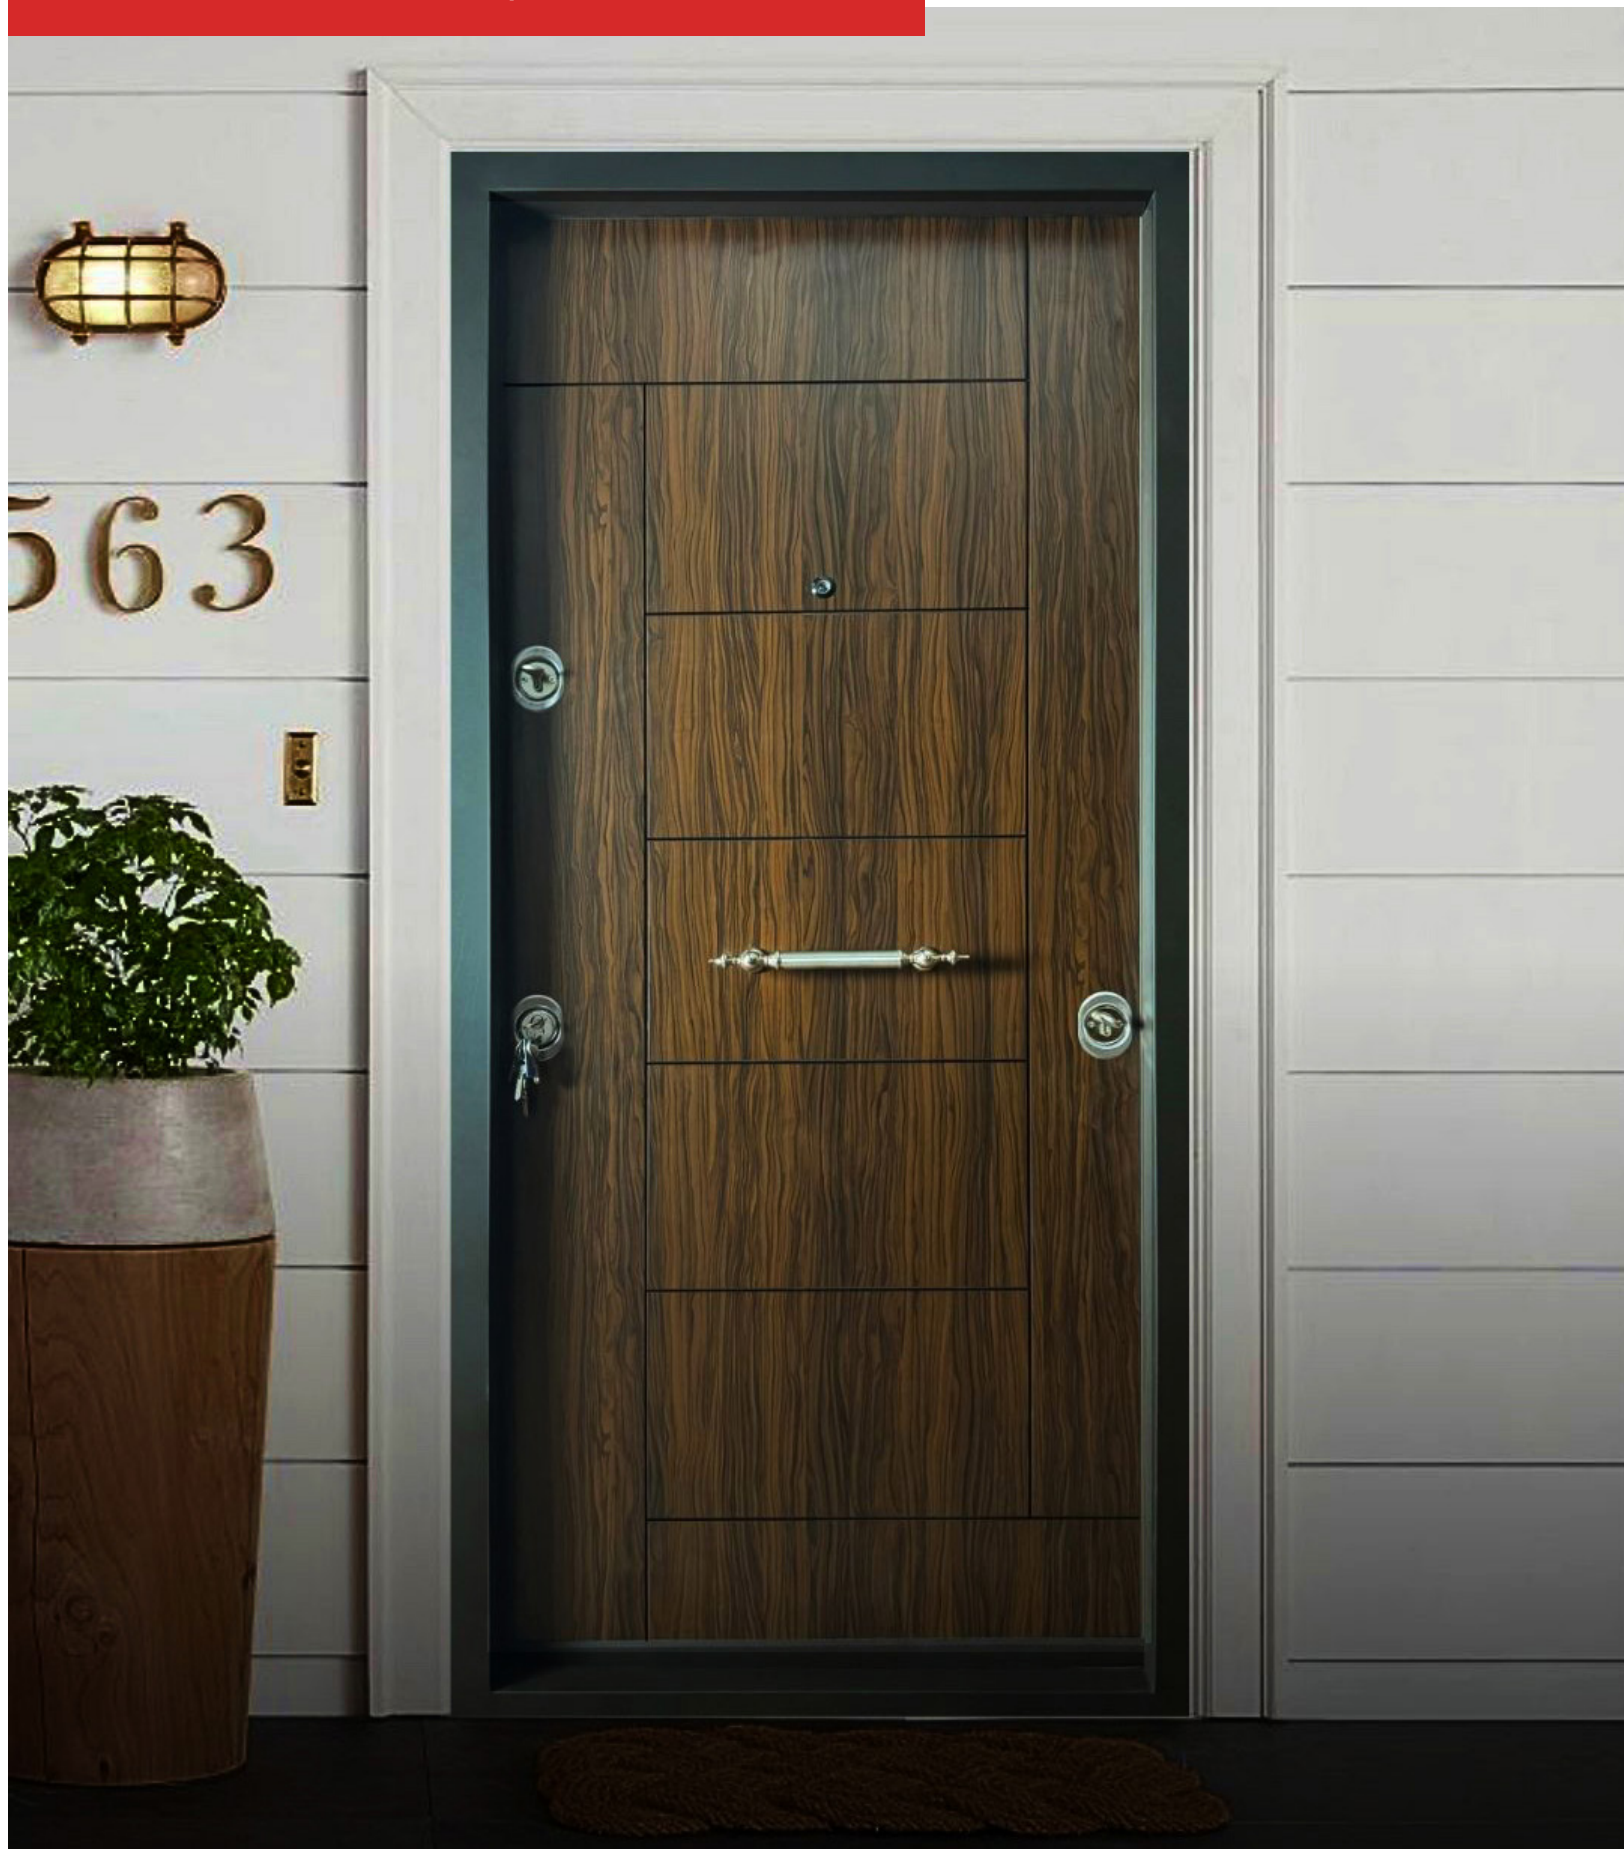

Exterior Steel Doors | Collection 2024

► Code : S56B

 Proudly Made in Egypt

WWW.STARDOORS-EG.COM

 Proudly Made in Egypt

 Proudly Made in Egypt

 Proudly Made in Egypt

 Proudly Made in Egypt