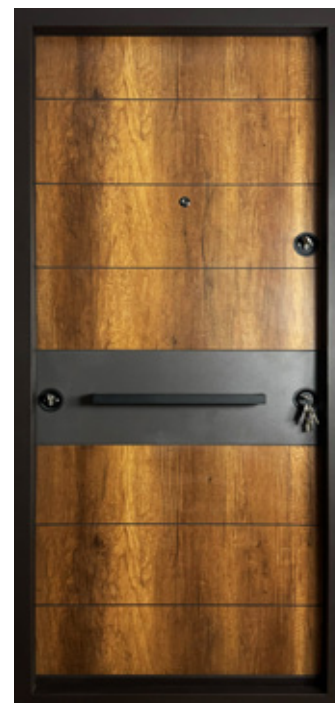

 Proudly Made in Egypt

Exterior Steel Doors | Collection 2024

Code : S47

Code : S49

Code : S55

Code : S56B

Code : S56G

Proudly Made in Egypt